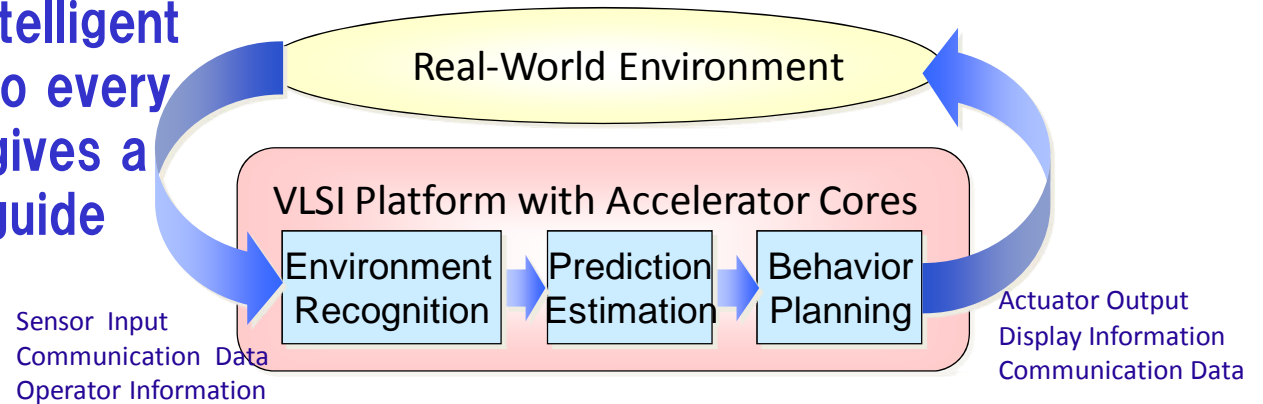

Universal Highly-Safe Intelligent Systems Platform

Development of a mobile intelligent terminal which responds to every dangers at real time, and gives a human the most desirable guide for an appropriate action

Sensor/Communication Input
Actuator/Display/Communication Output

Highly-Safe Intelligent Systems Platform

Detection of dangers in humans:

- traffic accidents
- disasters
- crimes
- leisure accidents
- sudden illness
- accidents in an aged person

VLSI Platform for the Computer World