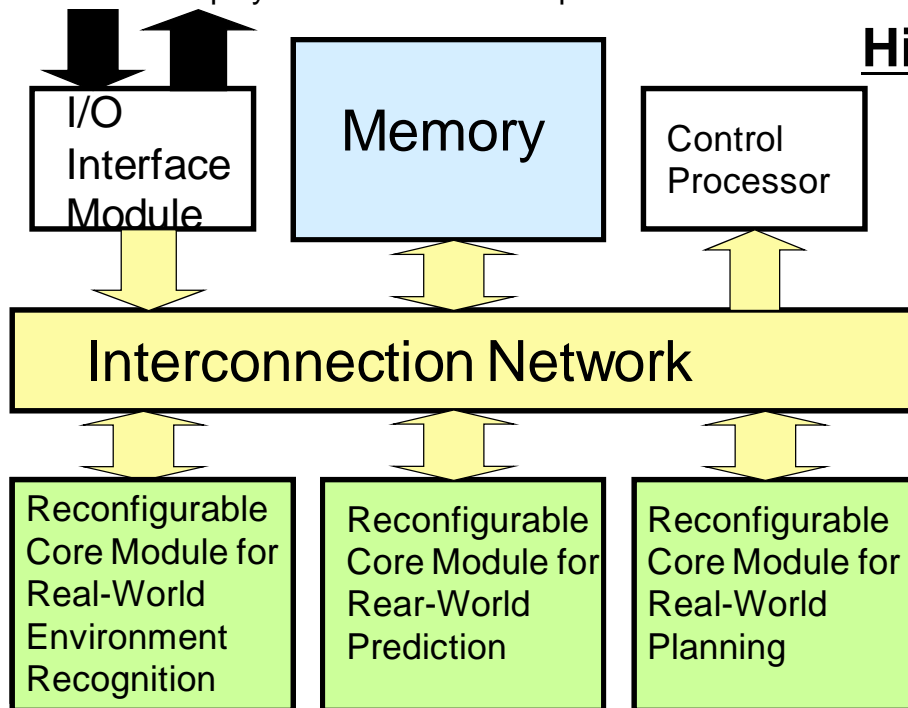

Universal Highly-Safe Intelligent Systems Platform

Development of a mobile intelligent terminal which responds to every dangers at real time, and gives a human the most desirable guide for an appropriate action

Sensor/Communication Input
Actuator/Display/Communication Output

Highly-Safe Intelligent Systems Platform

Detection of dangers in humans:

- traffic accidents
- disasters
- crimes
- leisure accidents
- sudden illness
- accidents in an aged person

VLSI Platform for the Computer World